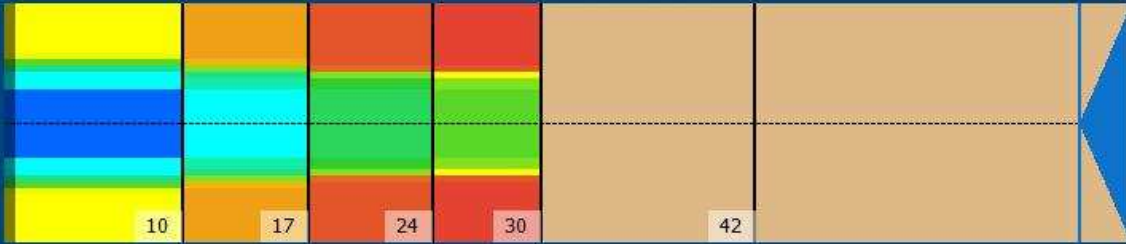

## Zone Configuration

Cleaner Transition

Mode: Clean and Condition

Speed: Max Clean

Start Cleaner Spray: 0 Feet

Start Squeegee: 0 Feet

Start Conditioning: 6 Inches

Split Pattern: No

Zone 1	Avg	Ratio	Zone 2	Avg	Ratio
Left	25.0	3.6 : 1	Left	15.0	5.0 : 1
Right	25.0	3.6 : 1	Right	15.0	5.0 : 1
Center	90.0		Center	75.0	

Zone 3	Avg	Ratio	Zone 4	Avg	Ratio
Left	7.0	7.9 : 1	Left	5.0	9.0 : 1
Right	7.0	7.9 : 1	Right	5.0	9.0 : 1
Center	55.0		Center	45.0	

Zone 5	Avg	Ratio
Left	0.0	1.0 : 1
Right	0.0	1.0 : 1
Center	0.0	