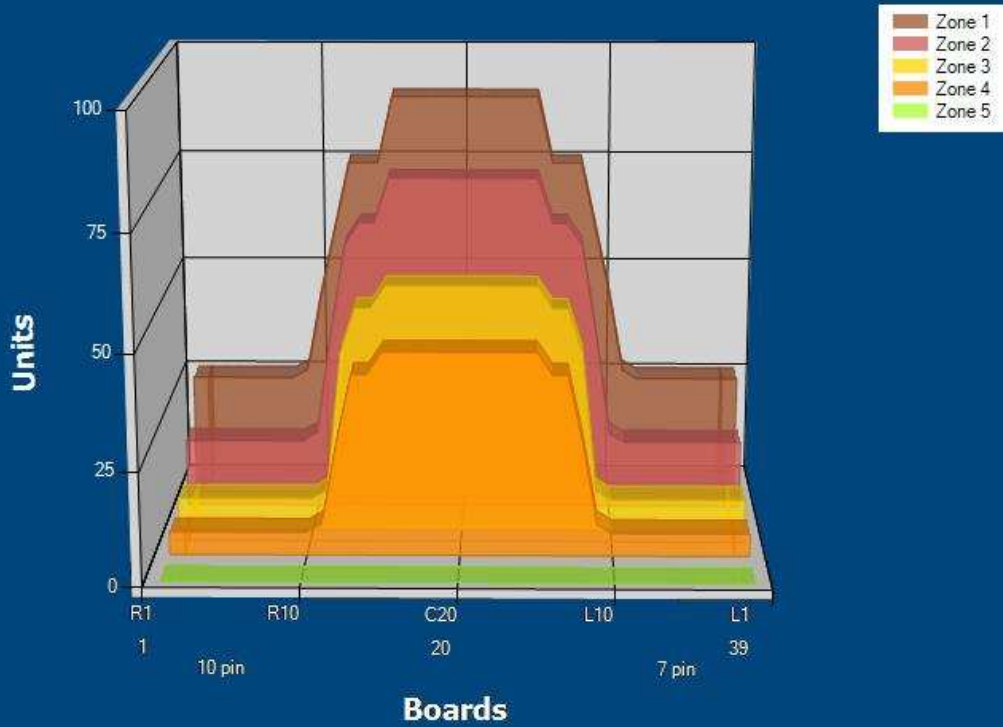

# EZ 1.0

Conditioner:  
Cleaner:

## Zone Configuration

Cleaner Transition

Mode: Clean and Condition

Speed: Max Clean

Start Cleaner Spray: 0 Feet

Start Squeegee: 0 Feet

Start Conditioning: 6 Inches

Split Pattern: No

Zone 1	Avg	Ratio	Zone 2	Avg	Ratio
Left	25.0	3.6 : 1	Left	15.0	5.0 : 1
Right	25.0	3.6 : 1	Right	15.0	5.0 : 1
Center	90.0		Center	75.0	

Zone 3	Avg	Ratio	Zone 4	Avg	Ratio
Left	7.0	7.9 : 1	Left	5.0	9.0 : 1
Right	7.0	7.9 : 1	Right	5.0	9.0 : 1
Center	55.0		Center	45.0	

Zone 5	Avg	Ratio
Left	0.0	1.0 : 1
Right	0.0	1.0 : 1
Center	0.0	