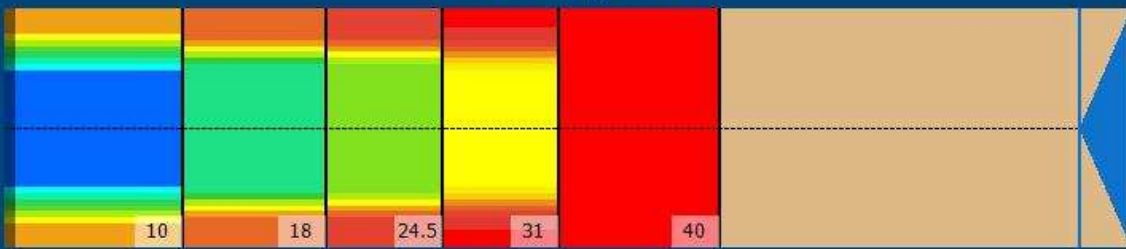

## Zone Configuration

Cleaner Transition

Mode: Clean and Condition

Speed: Max Clean

Start Cleaner Spray: 0 Feet

Start Squeegee: 0 Feet

Start Conditioning: 6 Inches

Split Pattern: No

Zone 1	Avg	Ratio	Zone 2	Avg	Ratio
Left	27.0	3.3 : 1	Left	13.4	4.5 : 1
Right	27.0	3.3 : 1	Right	13.4	4.5 : 1
Center	90.0		Center	60.0	

Zone 3	Avg	Ratio	Zone 4	Avg	Ratio
Left	7.8	5.1 : 1	Left	4.8	5.2 : 1
Right	7.8	5.1 : 1	Right	4.8	5.2 : 1
Center	40.0		Center	25.0	

Zone 5	Avg	Ratio
Left	1.0	1.0 : 1
Right	1.0	1.0 : 1
Center	1.0	