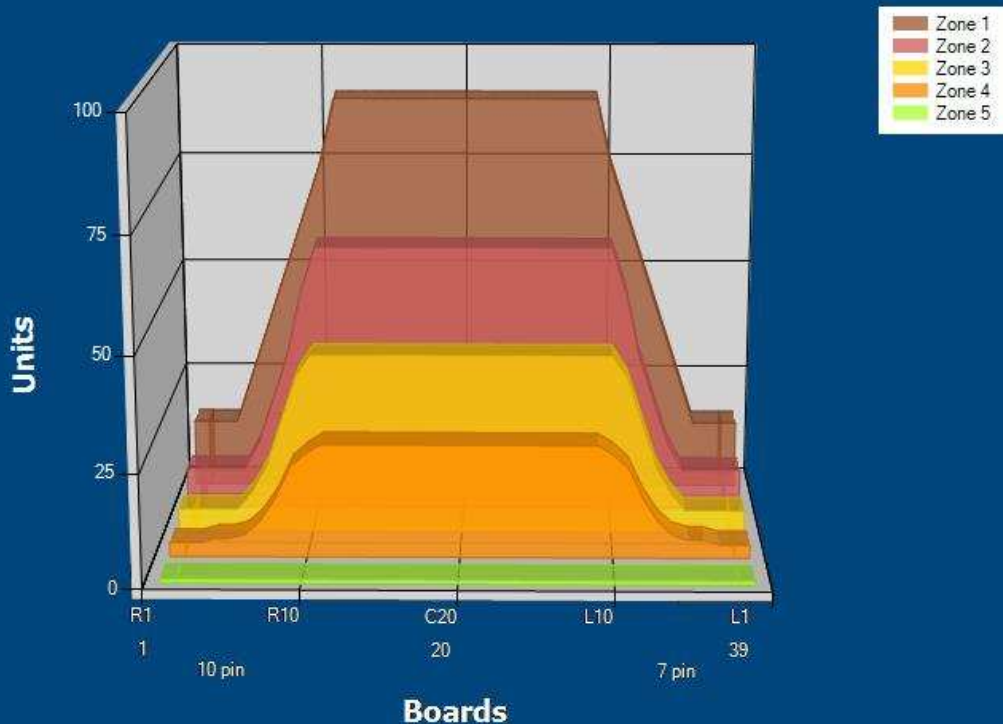

# ZEMPPI 40'

Conditioner:  
Cleaner:

## Zone Configuration

Cleaner Transition

Mode: Clean and Condition

Speed: Max Clean

Start Cleaner Spray: 0 Feet

Start Squeegee: 0 Feet

Start Conditioning: 6 Inches

Split Pattern: No

Zone 1	Avg	Ratio	Zone 2	Avg	Ratio
Left	27.0	3.3 : 1	Left	13.4	4.5 : 1
Right	27.0	3.3 : 1	Right	13.4	4.5 : 1
Center	90.0		Center	60.0	

Zone 3	Avg	Ratio	Zone 4	Avg	Ratio
Left	7.8	5.1 : 1	Left	4.8	5.2 : 1
Right	7.8	5.1 : 1	Right	4.8	5.2 : 1
Center	40.0		Center	25.0	

Zone 5	Avg	Ratio
Left	1.0	1.0 : 1
Right	1.0	1.0 : 1
Center	1.0	